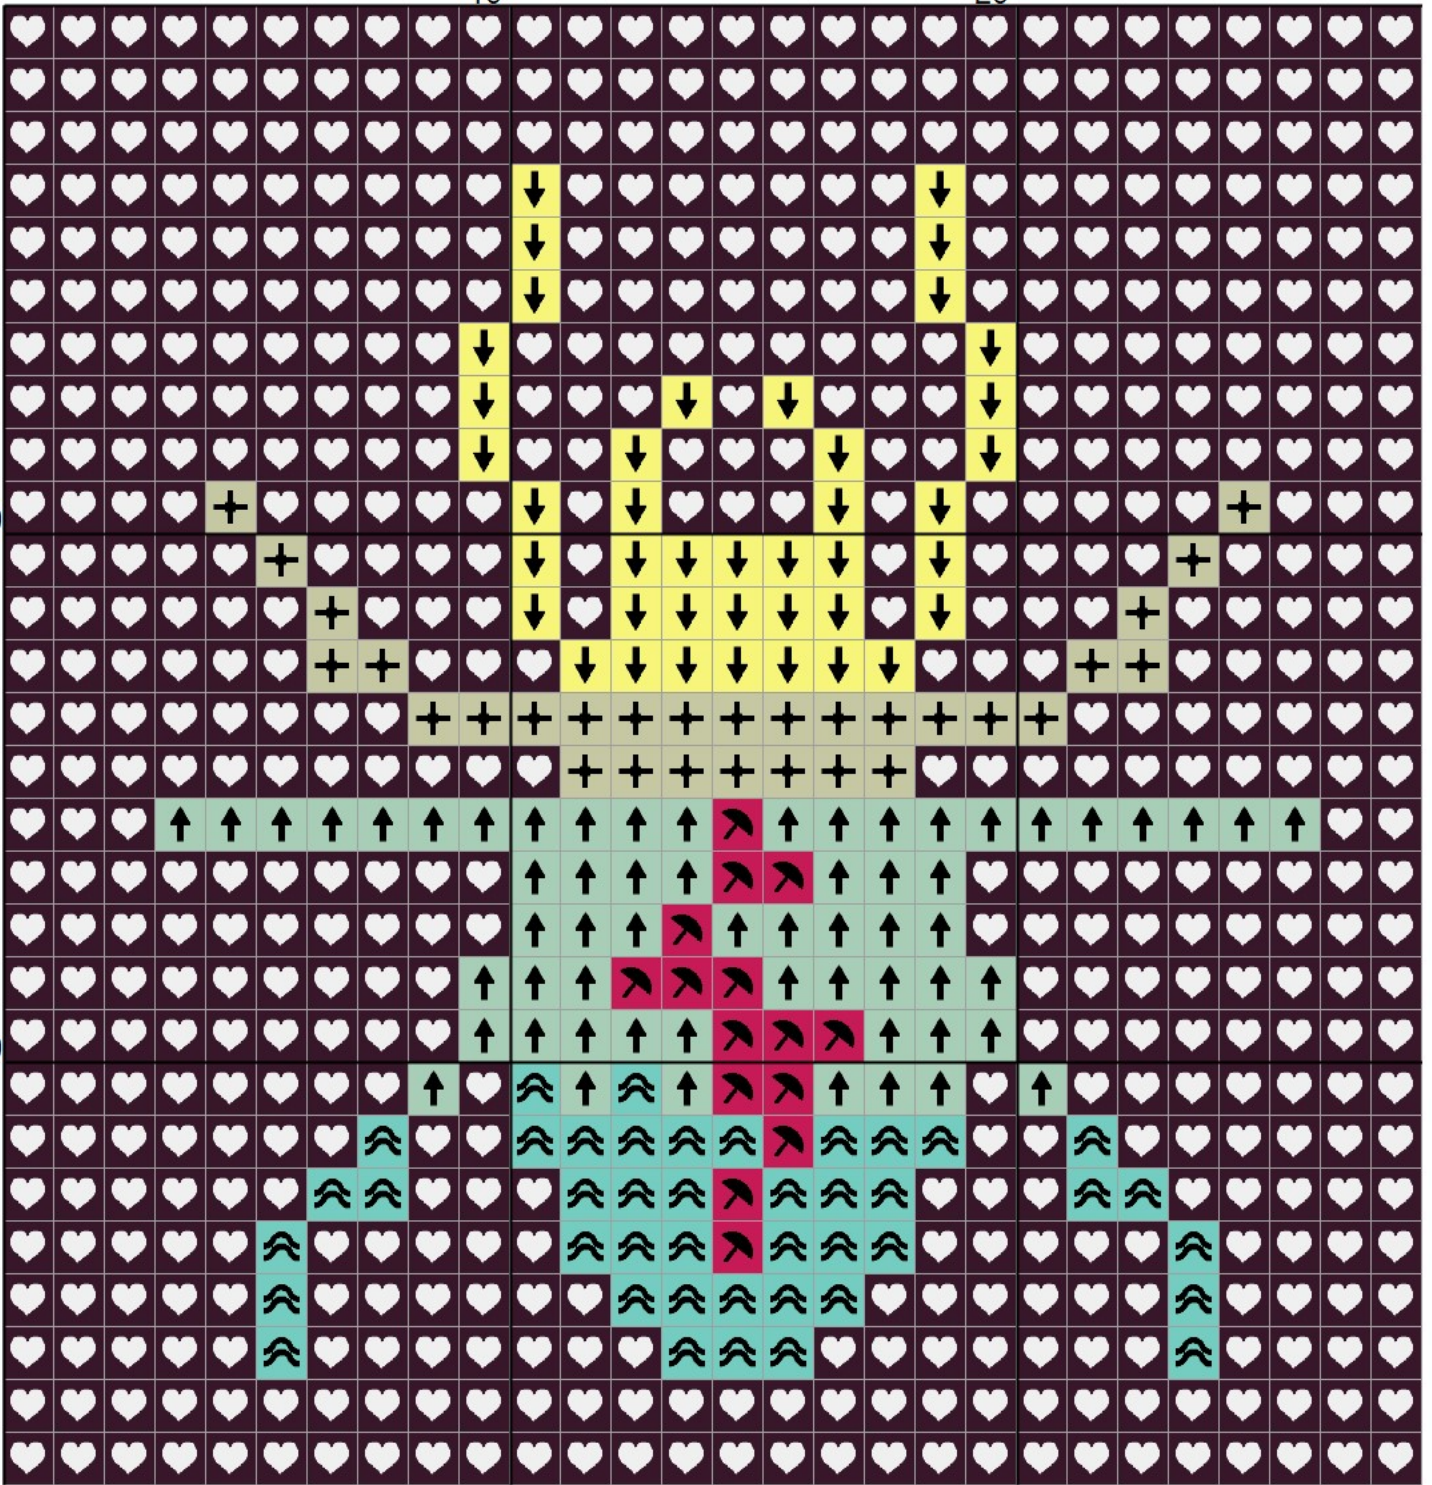

10

20

10

20

Number	Description	Strands:	Length
*DMC 445	Lemon light	2	0.81 yd.
*DMC 601	Cranberry dark	2	0.29 yd.
*DMC 14	Cabbage LT	2	0.59 yd.
*DMC 13	Spearmint	2	1.18 yd.
*DMC 154	Grape very light	2	11.72 yd.
*DMC 964	Sea Green light	2	0.83 yd.